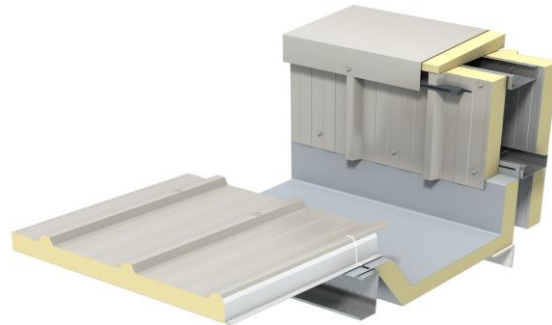

NEXT DISTRIBUTION CENTRE, DONCASTER

KINGSPAN LIMITED

Kingspan's membrane lined insulated gutter system was used in the construction of this distribution centre for Next plc in Doncaster.

The construction of this 60,000 square metre warehouse and office development provides first class office and warehouse facilities for clothing retailer Next Plc. The development comprises of a four storey office block and a conveyor link bridge to enable stock transportation between warehouses.

In order to achieve the swift installation time required by Next Plc, the project used two metre wide trapezoidal roof panels (KS2000 RW) along with seven metre long membrane lined insulated gutters to significantly increase the speed of construction. The roof system installation was completed ahead of build schedule.

The trapezoidal roof panels (KS2000 RW) were rake cut during the manufacturing process for faster on-site installation. The roof panels were then seamlessly integrated with the membrane lined insulated gutters which incorporate a closed-cell, LPCB certified to LPS 1181 Grade EXT-B and FM approved PIR insulation core.

Trapezoidal roof insulated gutter

Originally chosen for Kingspan's leading Rooftop Solar PV solution, the Kingspan Technical Services team brought this distribution centre specification to new heights with a fully integrated Kingspan roof system. Installed ahead of build schedule, the system delivered on the fundamentals of the design brief; superior energy efficiency and a swift installation process.