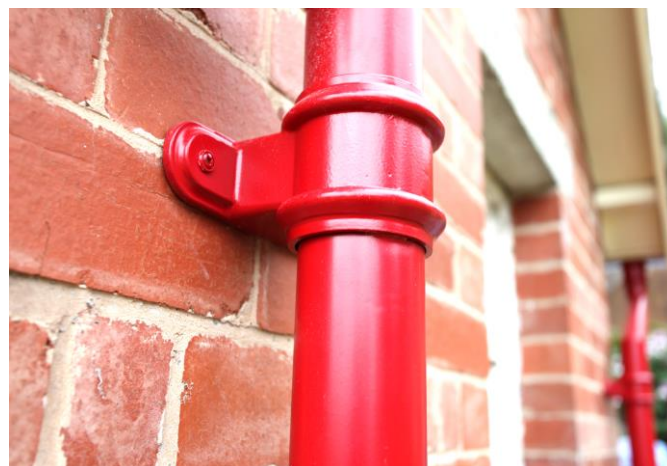

RAINWATER GOODS ON GEORGIAN ESTATE

GUTTERCREST LIMITED

A charming Georgian estate which is being restored with a variety of rainwater goods manufactured and supplied by Guttercrest Limited. The materials used on this project included aluminium moulded ogee guttering, Victorian ogee guttering on rafter brackets, traditional round cast downpipes and RWH201 hopper heads which can be seen in the following photographs.

Aluminium Moulded Ogee Guttering

Inspired by 19th century cast iron gutters

Gutter Shaped End

Running Outlet

Special Internal Gutter Angle Enhancing Catchment At Valley

Aluminium traditional round cast downpipes, inspired by 19th century cast iron downpipes

Aluminium Victorian ogee guttering, inspired by 19th century cast iron gutters

Special upside down side rafter brackets were used on the gutters below:

Aluminium is completely recyclable

Aluminium is the responsible environmental choice